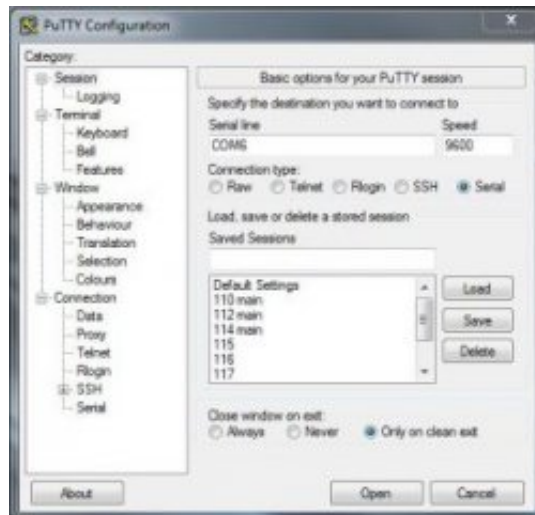

[Hp Procurve Download](#)

[Hp Procurve Download](#)

---

orig SM bounded-resize:size991image orig SM and 2x bounded-resize:size1982image orig MD bounded-resize:thickness1200image.. jpg hpetransform Location services Boost consumer engagement and loyalty Power a location-ready wireless system with BLE Beacons, labels, and analytics solutions.